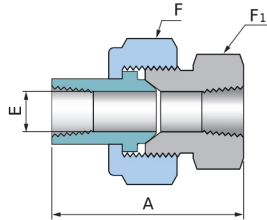

Ball Joint  
Union  
**PBJ**

Connects Male Pipe to Male Pipe

Part No.	Pipe Size	Dimensions (mm)			
	P	A	E	F	F <sub>1</sub>
PBJ-04	1/4	59.4	9.1	1-3/8	1-3/16
PBJ-06	3/8	63.5	13.2	1-1/2	1-5/16
PBJ-08	1/2	68.3	15.7	1-3/4	1-5/8
PBJ-12	3/4	79.2	22.4	2-1/8	1-7/8
PBJ-16	1	90.4	26.2	2-1/2	2-3/8

Dimensions are for reference only and are subject to change without prior notice.